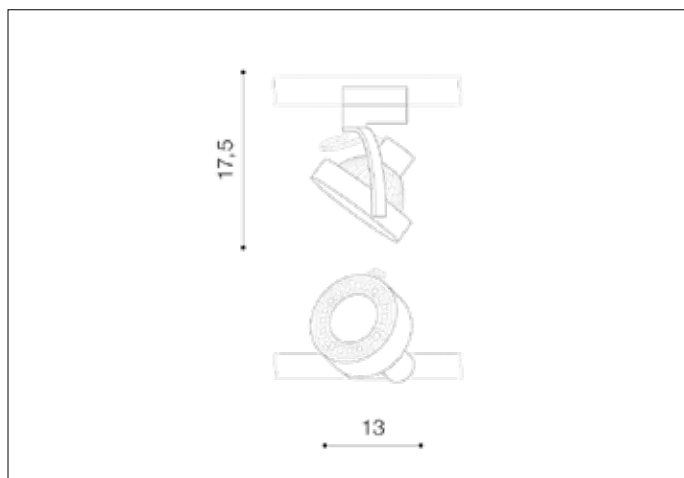

JERRY TRACK 3LINE WHITE
AZ2459, EAN 5901238424598

Dimensions height / width / length [cm] Product Specifications

Product	17,5 x 13 x N/A
Mounting inlet:	N/A x N/A x N/A
Ceiling base:	N/A x N/A x N/A
Shades	N/A x 12 x N/A

Line	TECHNICAL
Type	Track
Type of track	3 Line
Colour	White
Material	Aluminium
Light source	1
Type of socket	ES111
Lumens	N/A
Kelvins	N/A
Beam angle	N/A
Dimmable	N/A
CCT	N/A
RGB	N/A
RA	N/A
App remote control	N/A
Remote control	N/A
Voltage	230V
Power	max LED 50W
Switch location	N/A
Protection class	IP20
Tilt	180°
Rotation	360°

Shipping info height / width / length [cm]

BOX 1:	13,5 x 19 x 5
BOX 2:	N/A x N/A x N/A
BOX 3:	N/A x N/A x N/A
Net weight [kg]	0,25
Gross weight [kg]	0,3

Energy efficiency

Azzardo Sp. z o.o.
ul. Strzeszyńska 33 60-479 Poznań,
NIP: 929-185-75-07