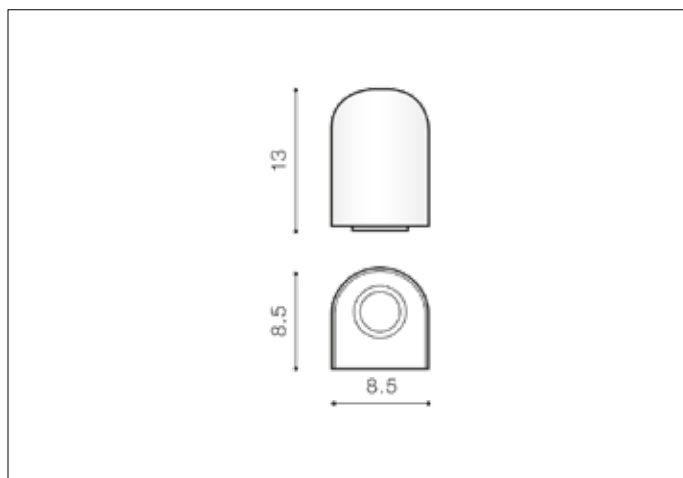

AZzardo[®]
LIGHTING

FONS BGR WALL
AZO890, EAN 5901238408901

Dimensions height / width / length [cm] Product Specifications

Product	13 x 8,5 x 8,5
Mounting inlet:	N/A x N/A x N/A
Ceiling base:	N/A x N/A x N/A
Shades	N/A x N/A x N/A

Line	TECHNICAL
Type	Wall
Type of track	N/A
Colour	Bright Grey
Material	Aluminium
Light source	1
Type of socket	GU10
Lumens	N/A
Kelvins	N/A
Beam angle	N/A
Dimmable	N/A
CCT	N/A
RGB	N/A
RA	N/A
App remote control	N/A
Remote control	N/A
Voltage	230V
Power	max LED 50W
Switch location	N/A
Protection class	IP65
Tilt	N/A
Rotation	N/A

Shipping info height / width / length [cm]

BOX 1:	8,5 x 8,5 x 14
BOX 2:	N/A x N/A x N/A
BOX 3:	N/A x N/A x N/A
Net weight [kg]	0,8
Gross weight [kg]	0,9

Energy efficiency

Azzardo Sp. z o.o.
ul. Strzeszyńska 33 60-479 Poznań,
NIP: 929-185-75-07