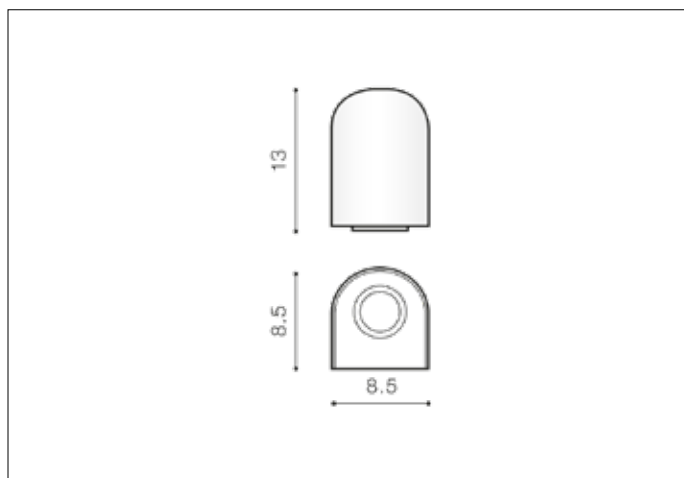

AZzardo[®]
LIGHTING

FONS DGR WALL
AZO869, EAN 5901238408697

Dimensions height / width / length [cm] Product Specifications

Product	13 x 8,5 x 8,5
Mounting inlet:	N/A x N/A x N/A
Ceiling base:	N/A x N/A x N/A
Shades	N/A x N/A x N/A

Line	TECHNICAL
Type	Wall
Type of track	N/A
Colour	Dark Grey
Material	Aluminium
Light source	1
Type of socket	GU10
Lumens	N/A
Kelvins	N/A
Beam angle	N/A
Dimmable	N/A
CCT	N/A
RGB	N/A
RA	N/A
App remote control	N/A
Remote control	N/A
Voltage	230V
Power	max LED 50W
Switch location	N/A
Protection class	IP65
Tilt	N/A
Rotation	N/A

Shipping info height / width / length [cm]

BOX 1:	8,5 x 8,5 x 14
BOX 2:	N/A x N/A x N/A
BOX 3:	N/A x N/A x N/A
Net weight [kg]	0,8
Gross weight [kg]	0,9

Energy efficiency

N/A

Azzardo Sp. z o.o.
ul. Strzeszyńska 33 60-479 Poznań,
NIP: 929-185-75-07