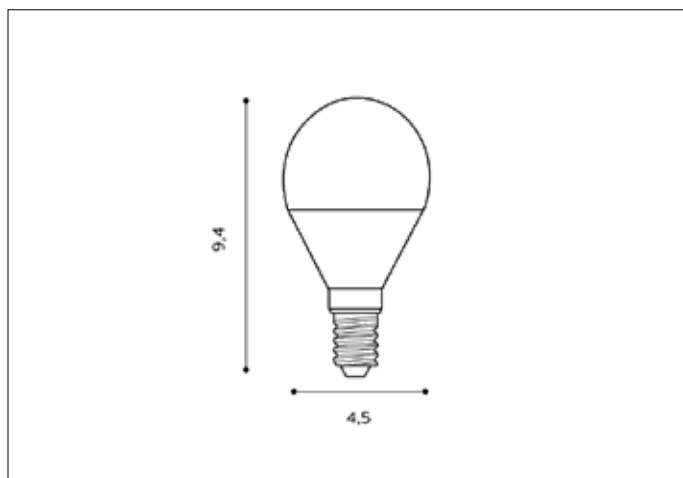

AZzardo[®]
LIGHTING

WIFI LED BULB E14 5W
AZ3216, EAN 5901238432166

Dimensions height / width / length [cm] Product Specifications

Product	9,4 x 4,5 x N/A
Mounting inlet:	N/A x N/A x N/A
Ceiling base:	N/A x N/A x N/A
Shades	N/A x N/A x N/A

Line	SMART
Type	Bulb
Type of track	N/A
Colour	White
Material	PC
Light source	1
Type of socket	E14
Lumens	370
Kelvins	2700 ~ 6500
Beam angle	270°
Dimmable	YES
CCT	YES
RGB	YES
RA	? 80
App remote control	YES
Remote control	N/A
Voltage	230V
Power	max LED 5W
Switch location	N/A
Protection class	IP20
Tilt	N/A
Rotation	N/A

Shipping info height / width / length [cm]

BOX 1:	12,5 x 7,5 x 6
BOX 2:	N/A x N/A x N/A
BOX 3:	N/A x N/A x N/A
Net weight [kg]	0,03
Gross weight [kg]	0,13

Energy efficiency

Azzardo Sp. z o.o.
ul. Strzeszyńska 33 60-479 Poznań,
NIP: 929-185-75-07