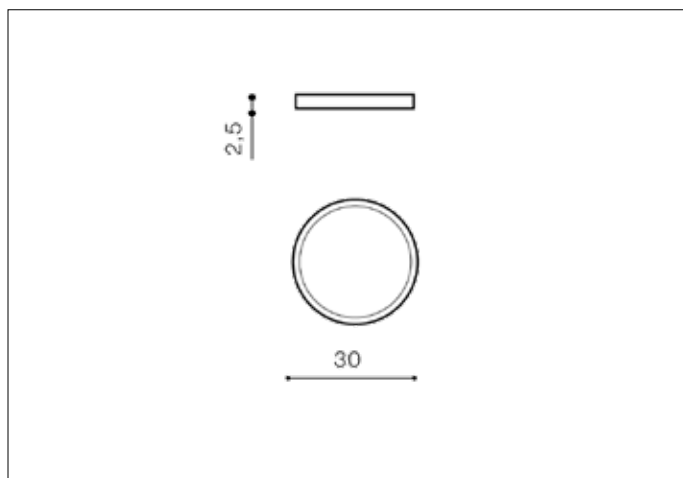

AZzardo[®]
LIGHTING

MALTA R 30 4000K BK
AZ4244, EAN 5901238442448

Dimensions height / width / length [cm] Product Specifications

Product	2,5 x 30 x N/A
Mounting inlet:	N/A x N/A x N/A
Ceiling base:	N/A x N/A x N/A
Shades	N/A x N/A x N/A

Line	TECHNICAL
Type	Top
Type of track	N/A
Colour	Black / White
Material	Aluminium / PC
Light source	1
Type of socket	LED INTEGRATED
Lumens	2100
Kelvins	3900
Beam angle	115°
Dimmable	N/A
CCT	N/A
RGB	N/A
RA	? 80
App remote control	N/A
Remote control	N/A
Voltage	230V
Power	24W
Switch location	N/A
Protection class	IP20
Tilt	N/A
Rotation	N/A

Shipping info height / width / length [cm]

BOX 1:	31 x 31 x 3
BOX 2:	N/A x N/A x N/A
BOX 3:	N/A x N/A x N/A
Net weight [kg]	0,9
Gross weight [kg]	1

Energy efficiency

Azzardo Sp. z o.o.
ul. Strzeszyńska 33 60-479 Poznań,
NIP: 929-185-75-07