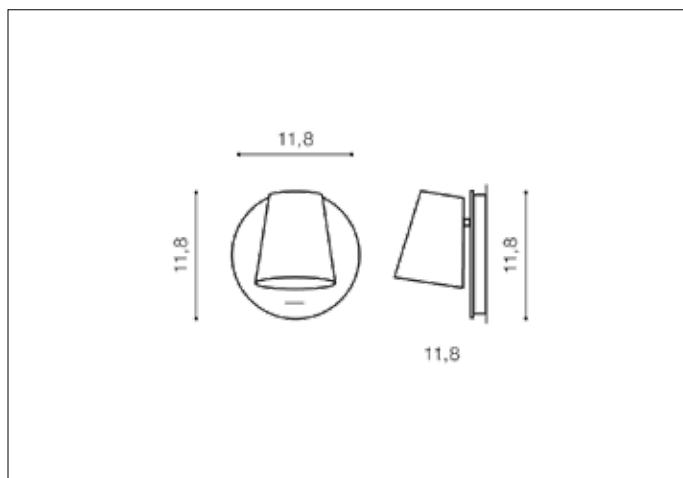

## Dimensions height / width / length [cm] Product Specifications

Product	11,8 x 11,8 x 11,8
Mounting inlet:	N/A x N/A x N/A
Ceiling base:	N/A x N/A x N/A
Shades	6,5 x 9 x N/A

Line	TECHNICAL
Type	Wall
Type of track	N/A
Colour	White
Material	Aluminium
Light source	1
Type of socket	LED INTEGRATED
Lumens	500
Kelvins	3000
Beam angle	N/A
Dimmable	N/A
CCT	N/A
RGB	N/A
RA	N/A
App remote control	N/A
Remote control	N/A
Voltage	230V
Power	6W
Switch location	On the base
Protection class	IP20
Tilt	N/A
Rotation	175°

## Shipping info height / width / length [cm]

BOX 1:	12 x 13,5 x 13,5
BOX 2:	N/A x N/A x N/A
BOX 3:	N/A x N/A x N/A
Net weight [kg]	0,42
Gross weight [kg]	0,5