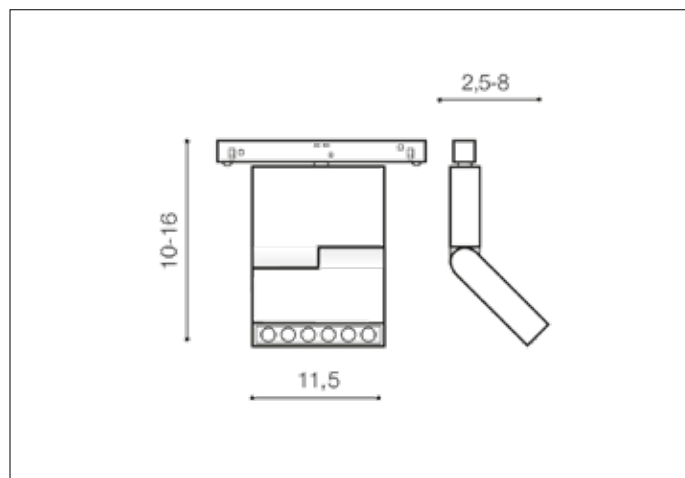

ALDO TRACK MAGNETIC 12W POINTS60 3000K WH  
AZ4622, EAN 5901238446224

**Dimensions** height / width / length [cm] **Product Specifications**

Product	10 ~ 16 x 11,5 x 2,5 ~ 8
Mounting inlet:	N/A x N/A x N/A
Ceiling base:	N/A x N/A x N/A
Shades	8 x 11,5 x 2,5

Line	TECHNICAL
Type	Track
Type of track	Magnetic
Colour	White
Material	Metal
Light source	1
Type of socket	LED INTEGRATED
Lumens	N/A
Kelvins	3000
Beam angle	N/A
Dimmable	N/A
CCT	N/A
RGB	N/A
RA	? 80
App remote control	N/A
Remote control	N/A
Voltage	48V
Power	12W
Switch location	N/A
Protection class	IP20
Tilt	90°
Rotation	360°

**Shipping info** height / width / length [cm]

BOX 1:	21 x 19 x 5
BOX 2:	N/A x N/A x N/A
BOX 3:	N/A x N/A x N/A
Net weight [kg]	0,68
Gross weight [kg]	0,77

**Energy efficiency**

Azzardo Sp. z o.o.  
ul. Strzeszyńska 33 60-479 Poznań,  
NIP: 929-185-75-07