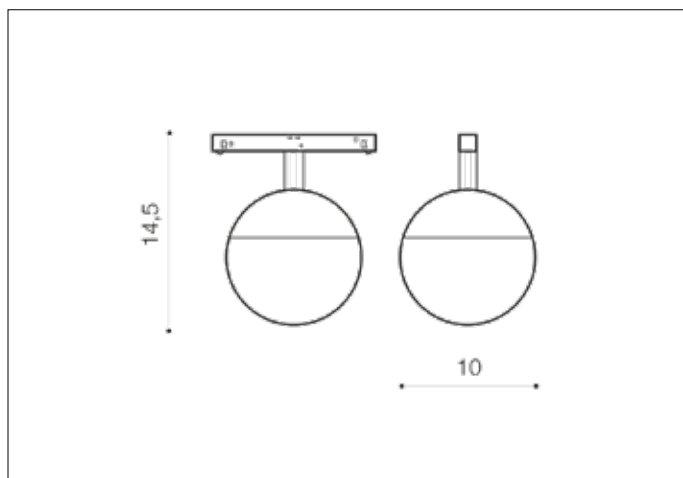

ELIN TRACK MAGNETIC 7W 3000K GO
AZ4632, EAN 5901238446323

Dimensions height / width / length [cm] **Product Specifications**

Product	14,5 x 10 x N/A
Mounting inlet:	N/A x N/A x N/A
Ceiling base:	N/A x N/A x N/A
Shades	10 x 10 x N/A

Line	TECHNICAL
Type	Track
Type of track	Magnetic
Colour	Gold
Material	Glass / Metal / PC
Light source	1
Type of socket	LED INTEGRATED
Lumens	N/A
Kelvins	3000
Beam angle	N/A
Dimmable	N/A
CCT	N/A
RGB	N/A
RA	? 80
App remote control	N/A
Remote control	N/A
Voltage	48V
Power	7W
Switch location	N/A
Protection class	IP20
Tilt	N/A
Rotation	N/A

Shipping info height / width / length [cm]

BOX 1:	13,5 x 18 x 14,5
BOX 2:	N/A x N/A x N/A
BOX 3:	N/A x N/A x N/A
Net weight [kg]	0,72
Gross weight [kg]	0,84

Energy efficiency

Azzardo Sp. z o.o.
ul. Strzeszyńska 33 60-479 Poznań,
NIP: 929-185-75-07