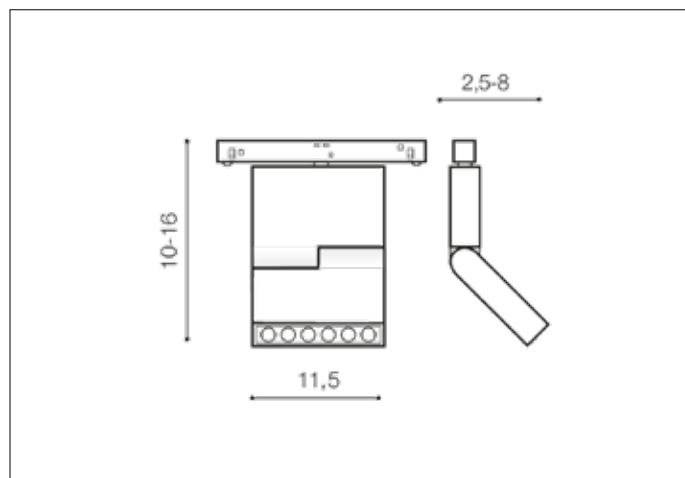

ALDO TRACK MAGNETIC 12W POINTS60 3000K BK
AZ4621, EAN 5901238446217

Dimensions height / width / length [cm] Product Specifications

Product	10 ~ 16 x 11,5 x 2,5 ~ 8
Mounting inlet:	N/A x N/A x N/A
Ceiling base:	N/A x N/A x N/A
Shades	8 x 11,5 x 2,5

Line	TECHNICAL
Type	Track
Type of track	Magnetic
Colour	Black
Material	Metal
Light source	1
Type of socket	LED INTEGRATED
Lumens	N/A
Kelvins	3000
Beam angle	N/A
Dimmable	N/A
CCT	N/A
RGB	N/A
RA	? 80
App remote control	N/A
Remote control	N/A
Voltage	48V
Power	12W
Switch location	N/A
Protection class	IP20
Tilt	90°
Rotation	360°

Shipping info height / width / length [cm]

BOX 1:	21 x 19 x 5
BOX 2:	N/A x N/A x N/A
BOX 3:	N/A x N/A x N/A
Net weight [kg]	0,68
Gross weight [kg]	0,77

Energy efficiency

Azzardo Sp. z o.o.
ul. Strzeszyńska 33 60-479 Poznań,
NIP: 929-185-75-07