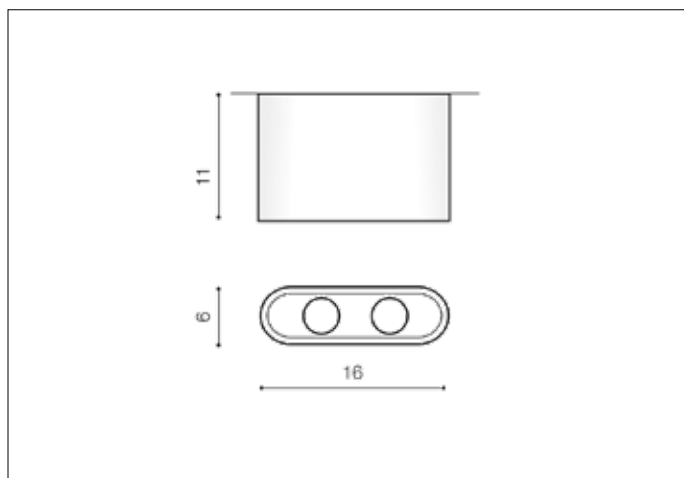

## Dimensions height / width / length [cm] Product Specifications

Product	11 x 16 x 6
Mounting inlet:	N/A x N/A x N/A
Ceiling base:	N/A x N/A x N/A
Shades	N/A x N/A x N/A

Line	TECHNICAL
Type	Exposed Downlight
Type of track	N/A
Colour	White
Material	Aluminium
Light source	2
Type of socket	GU10
Lumens	N/A
Kelvins	N/A
Beam angle	N/A
Dimmable	N/A
CCT	N/A
RGB	N/A
RA	N/A
App remote control	N/A
Remote control	N/A
Voltage	230V
Power	max LED 50W
Switch location	N/A
Protection class	IP20
Tilt	15°
Rotation	N/A

## Shipping info height / width / length [cm]

BOX 1:	6,5 x 16,5 x 12
BOX 2:	N/A x N/A x N/A
BOX 3:	N/A x N/A x N/A
Net weight [kg]	0,7
Gross weight [kg]	0,75