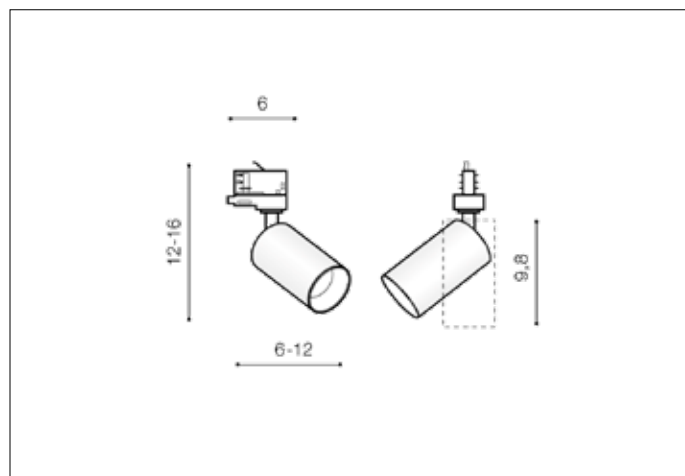

**AZzardo**<sup>®</sup>  
LIGHTING

EIGER TRACK 3LINE GU10 GO/BK  
AZ4206, EAN 5901238442066

## Dimensions height / width / length [cm] Product Specifications

Product	12 ~ 16 x 6 ~ 12 x 6 ~ 16
Mounting inlet:	N/A x N/A x N/A
Ceiling base:	N/A x N/A x N/A
Shades	10 x 6 x N/A

Line	TECHNICAL
Type	Track
Type of track	3 Line
Colour	Gold / Black
Material	Metal
Light source	1
Type of socket	GU10
Lumens	N/A
Kelvins	N/A
Beam angle	N/A
Dimmable	N/A
CCT	N/A
RGB	N/A
RA	N/A
App remote control	N/A
Remote control	N/A
Voltage	230V
Power	max LED 50W
Switch location	N/A
Protection class	IP20
Tilt	90°
Rotation	350°

## Shipping info height / width / length [cm]

BOX 1:	18 x 9 x 6,5
BOX 2:	N/A x N/A x N/A
BOX 3:	N/A x N/A x N/A
Net weight [kg]	0,22
Gross weight [kg]	0,26