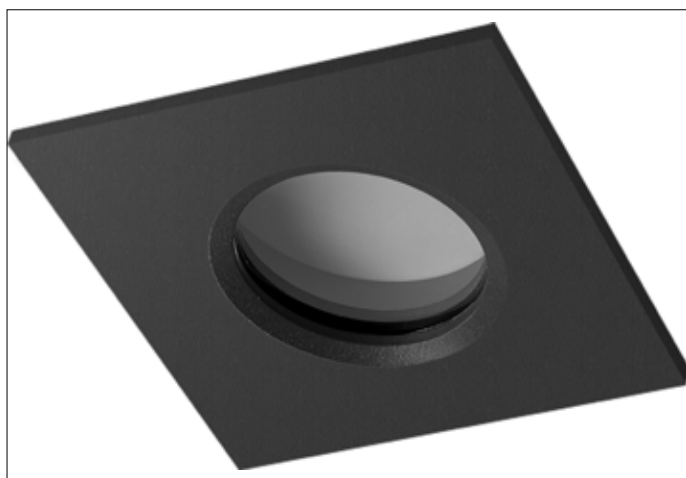

**AZzardo**<sup>®</sup>  
LIGHTING

IKA S IP65 BK  
AZ4230, EAN 5901238442301

## Dimensions height / width / length [cm] Product Specifications

Product	3 x 8,4 x 8,4
Mounting inlet:	2,4 x 5,9 x N/A
Ceiling base:	N/A x N/A x N/A
Shades	N/A x N/A x N/A

Line	TECHNICAL
Type	Downlight
Type of track	N/A
Colour	Black
Material	Aluminium / Glass
Light source	1
Type of socket	GU10
Lumens	N/A
Kelvins	N/A
Beam angle	N/A
Dimmable	N/A
CCT	N/A
RGB	N/A
RA	N/A
App remote control	N/A
Remote control	N/A
Voltage	230V
Power	max LED 50W
Switch location	N/A
Protection class	IP65
Tilt	N/A
Rotation	N/A