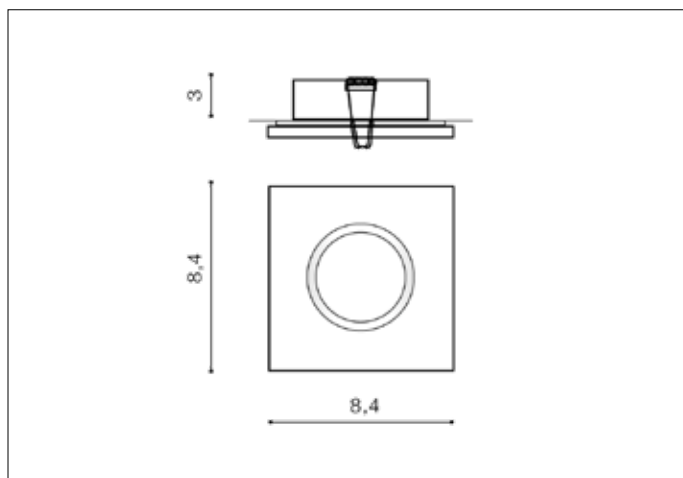

## Dimensions height / width / length [cm] Product Specifications

Product	3 x 8,4 x 8,4
Mounting inlet:	2,4 x 5,9 x N/A
Ceiling base:	N/A x N/A x N/A
Shades	N/A x N/A x N/A

Line	TECHNICAL
Type	Downlight
Type of track	N/A
Colour	Black
Material	Aluminium / Glass
Light source	1
Type of socket	GU10
Lumens	N/A
Kelvins	N/A
Beam angle	N/A
Dimmable	N/A
CCT	N/A
RGB	N/A
RA	N/A
App remote control	N/A
Remote control	N/A
Voltage	230V
Power	max LED 50W
Switch location	N/A
Protection class	IP65
Tilt	N/A
Rotation	N/A

## Shipping info height / width / length [cm]

BOX 1:	4,5 x 11 x 9,5
BOX 2:	N/A x N/A x N/A
BOX 3:	N/A x N/A x N/A
Net weight [kg]	0,12
Gross weight [kg]	0,15