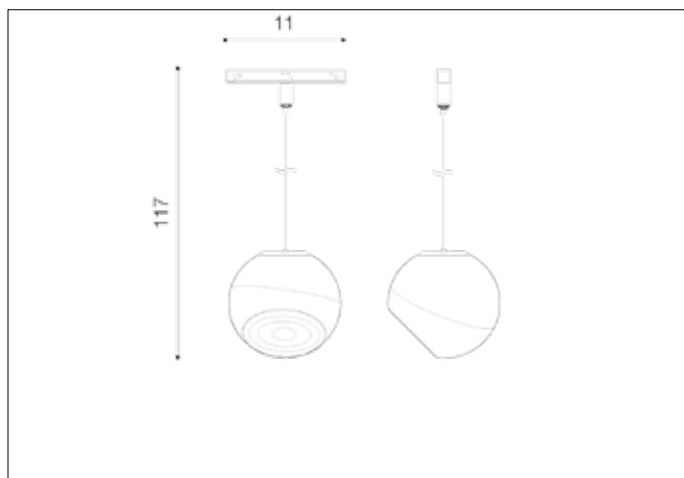

**AZzardo**<sup>®</sup>  
LIGHTING

SKYE TRACK MAGNETIC 12W 3000K WH  
AZ4637, EAN 5901238446378

## Dimensions height / width / length [cm] Product Specifications

Product	117 x 11 x N/A
Mounting inlet:	N/A x N/A x N/A
Ceiling base:	N/A x N/A x N/A
Shades	8,3 ~ 10,1 x 11 x N/A

Line	TECHNICAL
Type	Track / Pendant
Type of track	Magnetic
Colour	White
Material	Metal
Light source	1
Type of socket	LED INTEGRATED
Lumens	N/A
Kelvins	3000
Beam angle	N/A
Dimmable	N/A
CCT	N/A
RGB	N/A
RA	? 80
App remote control	N/A
Remote control	N/A
Voltage	48V
Power	12W
Switch location	N/A
Protection class	IP20
Tilt	45°
Rotation	N/A

## Shipping info height / width / length [cm]

BOX 1:	14 x 18 x 14,5
BOX 2:	N/A x N/A x N/A
BOX 3:	N/A x N/A x N/A
Net weight [kg]	0,8
Gross weight [kg]	0,93