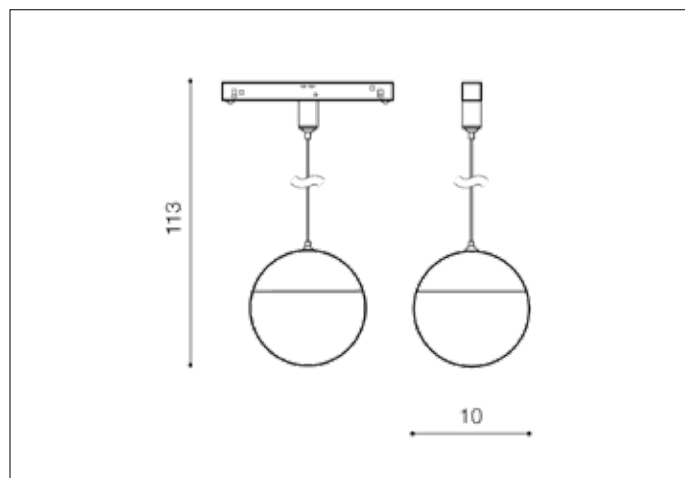

### Dimensions height / width / length [cm] **Product Specifications**

Product	113 x 10 x N/A
Mounting inlet:	N/A x N/A x N/A
Ceiling base:	N/A x N/A x N/A
Shades	10 x 10 x N/A

Line	TECHNICAL
Type	Track / Pendant
Type of track	Magnetic
Colour	Black
Material	Metal / Glass
Light source	1
Type of socket	LED INTEGRATED
Lumens	N/A
Kelvins	4000
Beam angle	N/A
Dimmable	N/A
CCT	N/A
RGB	N/A
RA	? 80
App remote control	N/A
Remote control	N/A
Voltage	48V
Power	7W
Switch location	N/A
Protection class	IP20
Tilt	N/A
Rotation	N/A

### Shipping info height / width / length [cm]

BOX 1:	13,5 x 18,5 x 14,5
BOX 2:	N/A x N/A x N/A
BOX 3:	N/A x N/A x N/A
Net weight [kg]	0,73
Gross weight [kg]	0,85