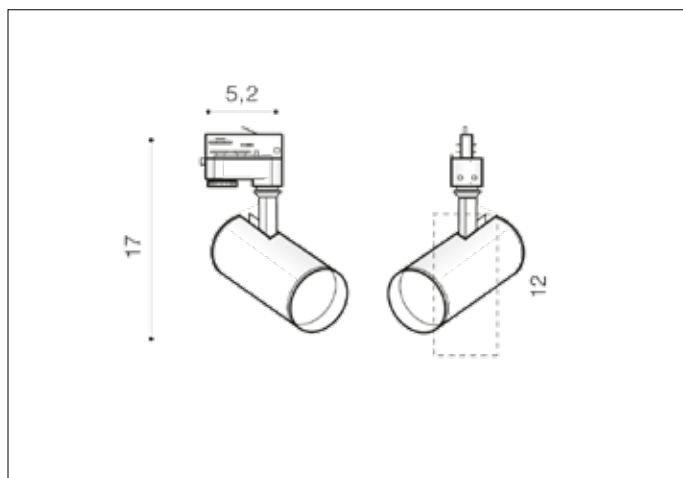

AZzardo[®]
LIGHTING

KIRKE TRACK 3LINE 10W CCT WH
AZ4659, EAN 5901238446590

Dimensions height / width / length [cm] Product Specifications

Product	17 x 5,2 x N/A
Mounting inlet:	N/A x N/A x N/A
Ceiling base:	N/A x N/A x N/A
Shades	11 x 5,3 x N/A

Line	TECHNICAL
Type	Track
Type of track	3 Line
Colour	White
Material	Metal / PC
Light source	1
Type of socket	LED INTEGRATED
Lumens	N/A
Kelvins	3000
Beam angle	N/A
Dimmable	N/A
CCT	YES
RGB	N/A
RA	? 80
App remote control	N/A
Remote control	N/A
Voltage	230V
Power	10W
Switch location	N/A
Protection class	IP20
Tilt	90°
Rotation	350°

Shipping info height / width / length [cm]

BOX 1:	18,5 x 7,5 x 6
BOX 2:	N/A x N/A x N/A
BOX 3:	N/A x N/A x N/A
Net weight [kg]	0,31
Gross weight [kg]	0,35

Energy efficiency

Azzardo Sp. z o.o.
ul. Strzeszyńska 33 60-479 Poznań,
NIP: 929-185-75-07