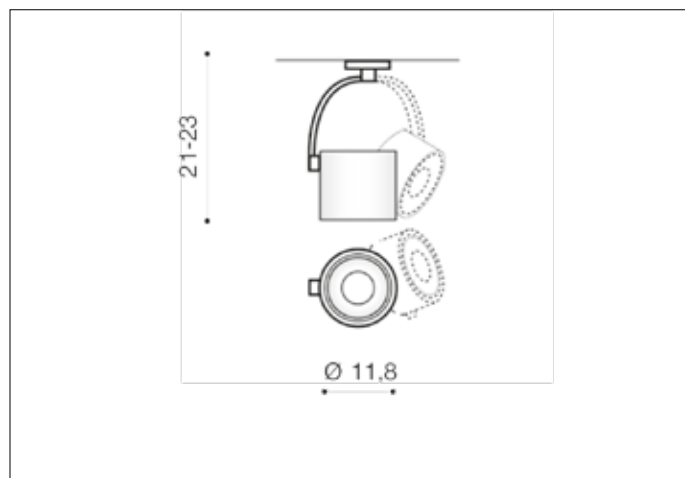

Azzardo[®]
LIGHTING

COSTA ARM TRACK 3LINE WHITE
AZ3487, EAN 5901238434870

Dimensions height / width / length [cm] Product Specifications

Product	21 ~ 23 x 11,8 x 8,8 ~ 10
Mounting inlet:	N/A x N/A x N/A
Ceiling base:	N/A x N/A x N/A
Shades	8,8 x 10 x N/A

Line	TECHNICAL
Type	Track
Type of track	3 Line
Colour	White / White
Material	Metal / PC
Light source	1
Type of socket	LED INTEGRATED
Lumens	890
Kelvins	3000
Beam angle	24°
Dimmable	N/A
CCT	N/A
RGB	N/A
RA	? 80
App remote control	N/A
Remote control	N/A
Voltage	230V
Power	11W
Switch location	N/A
Protection class	IP20
Tilt	350°
Rotation	360°

Shipping info height / width / length [cm]

BOX 1:	22,5 x 12,5 x 9,5
BOX 2:	N/A x N/A x N/A
BOX 3:	N/A x N/A x N/A
Net weight [kg]	0,5
Gross weight [kg]	0,56

Energy efficiency

Azzardo Sp. z o.o.
ul. Strzeszyńska 33 60-479 Poznań,
NIP: 929-185-75-07