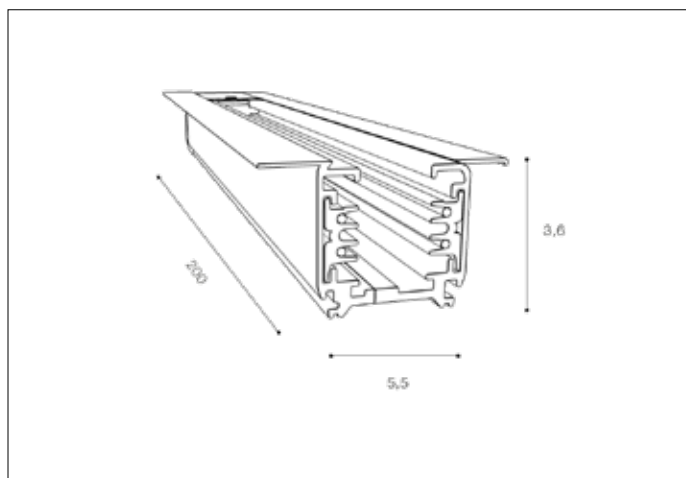

AZzardo[®]
LIGHTING

TRACK 3LINE 2M GIPS BK
AZ4292, EAN 5901238442929

Dimensions height / width / length [cm] Product Specifications

Product	3,6 x 5,5 x 200
Mounting inlet:	3,2 x 3,3 x 200
Ceiling base:	N/A x N/A x N/A
Shades	N/A x N/A x N/A

Line	TECHNICAL
Type	Track
Type of track	3 Line
Colour	Black
Material	Metal
Light source	N/A
Type of socket	N/A
Lumens	N/A
Kelvins	N/A
Beam angle	N/A
Dimmable	N/A
CCT	N/A
RGB	N/A
RA	N/A
App remote control	N/A
Remote control	N/A
Voltage	230V
Power	N/A
Switch location	N/A
Protection class	N/A
Tilt	N/A
Rotation	N/A

Shipping info height / width / length [cm]

BOX 1:	3,6 x 200 x 5,5
BOX 2:	N/A x N/A x N/A
BOX 3:	N/A x N/A x N/A
Net weight [kg]	1,7
Gross weight [kg]	1,7

Energy efficiency

N/A

Azzardo Sp. z o.o.
ul. Strzeszyńska 33 60-479 Poznań,
NIP: 929-185-75-07