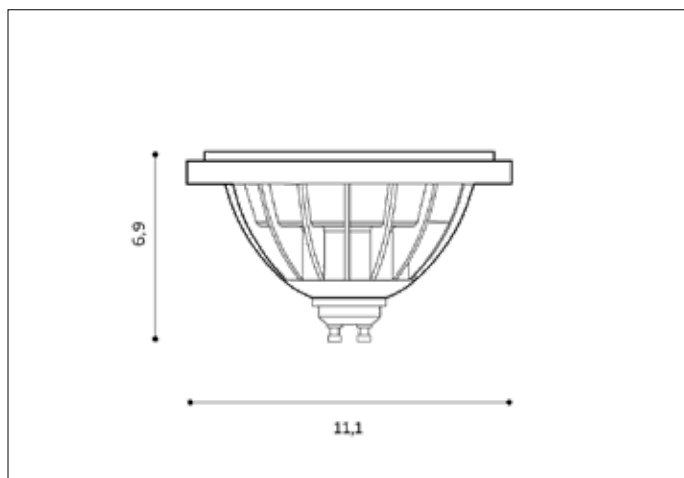

WIFI LED ES111 15W WHITE 3000K
AZ3362, EAN 5901238433620

Dimensions height / width / length [cm] Product Specifications

Product	6,9 x 11,1 x N/A
Mounting inlet:	N/A x N/A x N/A
Ceiling base:	N/A x N/A x N/A
Shades	N/A x N/A x N/A

Line	SMART
Type	Bulb
Type of track	N/A
Colour	White
Material	PC
Light source	1
Type of socket	ES111 ~ GU10
Lumens	1280
Kelvins	3000
Beam angle	45°
Dimmable	YES
CCT	N/A
RGB	N/A
RA	? 80
App remote control	YES
Remote control	N/A
Voltage	230V
Power	max LED 15W
Switch location	N/A
Protection class	IP20
Tilt	N/A
Rotation	N/A

Shipping info height / width / length [cm]

BOX 1:	15,5 x 14,5 x 8,5
BOX 2:	N/A x N/A x N/A
BOX 3:	N/A x N/A x N/A
Net weight [kg]	0,2
Gross weight [kg]	0,35

Energy efficiency

Azzardo Sp. z o.o.
ul. Strzeszyńska 33 60-479 Poznań,
NIP: 929-185-75-07